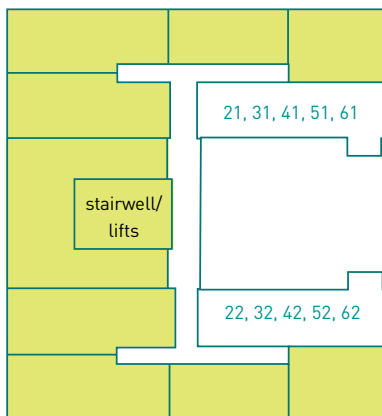

the rodin

two bedroom apartments

Please note: Balconies are subject to change on certain floors please refer to a sales advisor for more information

Levels 2, 3, 4, 5 & 6  views of the water

apartment numbers

Level 2: 21, 22 **Level 3:** 31, 32 **Level 4:** 41, 42

Level 5: 51, 52 **Level 6:** 61, 62

dimensions

Living/Dining/Kitchen	5.60m x 4.10m	18'4" x 13'5"
Bedroom 1	4.10m x 2.80m	13'5" x 9'2"
En-suite	2.23m x 1.20m	7'4" x 3'11"
Bedroom 2	2.95m x 2.80m	9'8" x 9'2"
Bathroom	2.23m x 2.00m	7'4" x 6'7"

floor space

Total internal area	60.6m ²	652ft ²
---------------------	--------------------	--------------------

floor to ceiling height

Bathroom	2.35m	7'8"
All other rooms	2.60m	8'6"