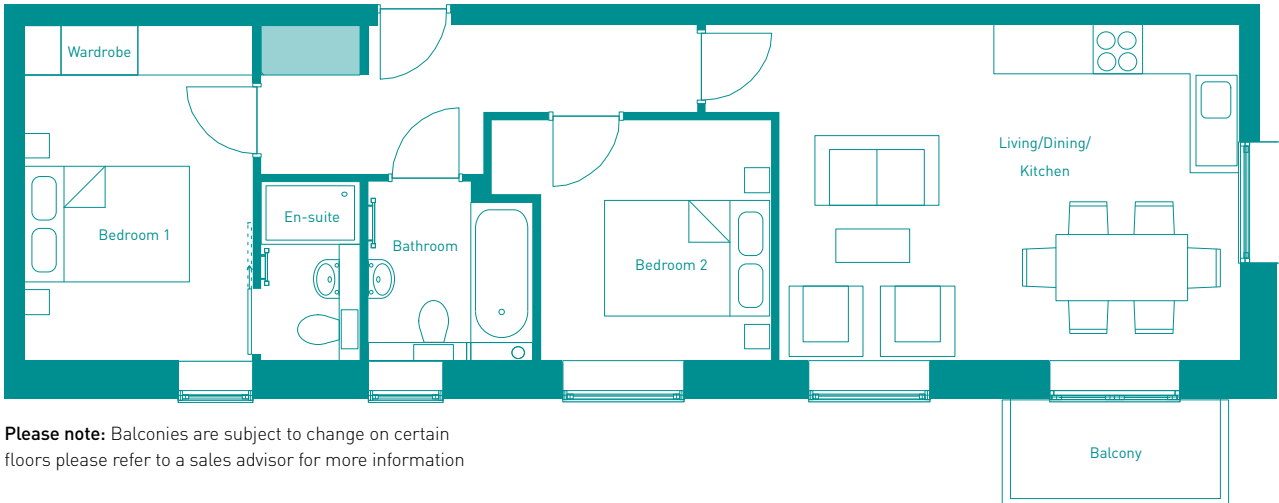

the rodin

two bedroom apartments

Please note: Balconies are subject to change on certain floors please refer to a sales advisor for more information

Levels 2, 3, 4, 5 & 6  views of the water

apartment numbers

Level 2: 21, 22 **Level 3:** 31, 32 **Level 4:** 41, 42

Level 5: 51, 52 **Level 6:** 61, 62

dimensions

Living/Dining/Kitchen	5.60m x 4.10m	18'4" x 13'5"
Bedroom 1	4.10m x 2.80m	13'5" x 9'2"
En-suite	2.23m x 1.20m	7'4" x 3'11"
Bedroom 2	2.95m x 2.80m	9'8" x 9'2"
Bathroom	2.23m x 2.00m	7'4" x 6'7"

floor space

Total internal area	60.6m ²	652ft ²
---------------------	--------------------	--------------------

floor to ceiling height

Bathroom	2.35m	7'8"
All other rooms	2.60m	8'6"