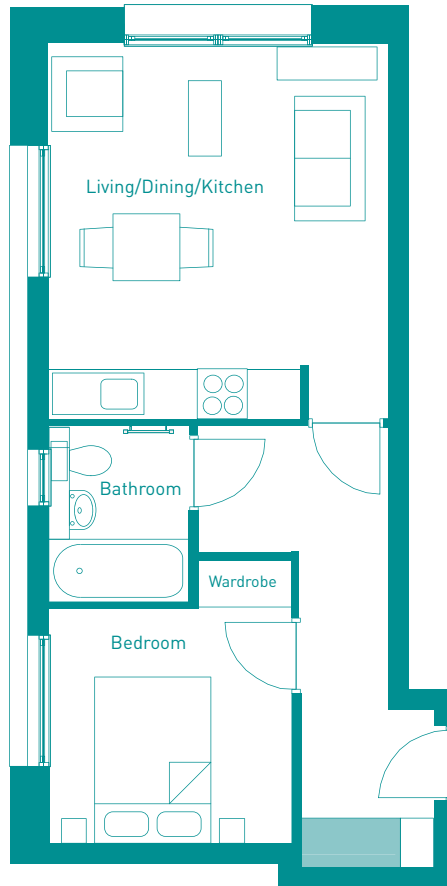

**the braque**  
one bedroom  
apartments

**Level 1**

views of the water

**apartment numbers**

Level 1: 2, 15

**dimensions**

|                       |               |               |
|-----------------------|---------------|---------------|
| Living/Dining/Kitchen | 4.50m x 4.08m | 14'9" x 13'4" |
| Bedroom               | 2.93m x 2.80m | 9'7" x 9'2"   |
| Bathroom              | 2.10m x 1.70m | 6'11" x 5'7"  |

**floor space**

|                     |                    |                    |
|---------------------|--------------------|--------------------|
| Total internal area | 40.4m <sup>2</sup> | 435ft <sup>2</sup> |
|---------------------|--------------------|--------------------|

**floor to ceiling height**

|                 |       |      |
|-----------------|-------|------|
| Bathroom        | 2.35m | 7'8" |
| All other rooms | 2.60m | 8'6" |