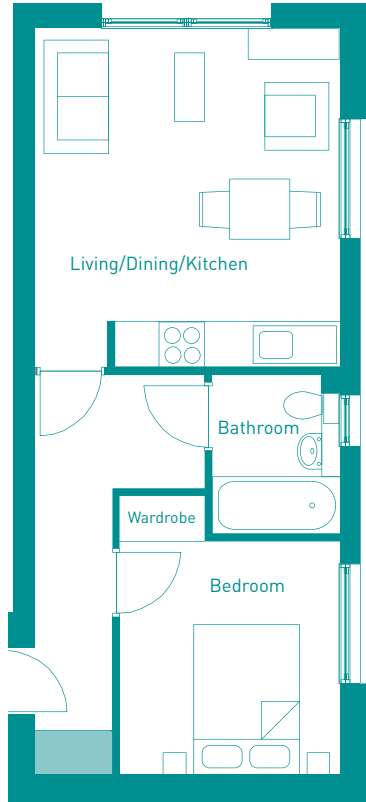

the chagall

one bedroom
apartments

Level 1

views of the water

apartment numbers

Level 1: 8, 9

dimensions

Living/Dining/Kitchen	4.50m x 4.08m	14'9" x 13'4"
Bedroom	2.93m x 2.80m	9'7" x 9'2"
Bathroom	2.10m x 1.70m	6'11" x 5'7"

floor space

Total internal area	40.3m ²	434ft ²
---------------------	--------------------	--------------------

floor to ceiling height

Bathroom	2.35m	7'8"
All other rooms	2.60m	8'6"