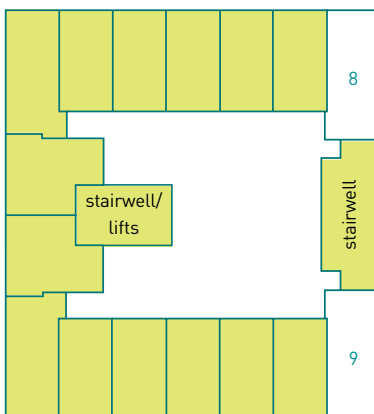

the chagall

one bedroom
apartments

Level 1

views of the water

apartment numbers

Level 1: 8, 9

dimensions

Living/Dining/Kitchen	4.50m x 4.08m	14'9" x 13'4"
Bedroom	2.93m x 2.80m	9'7" x 9'2"
Bathroom	2.10m x 1.70m	6'11" x 5'7"

floor space

Total internal area	40.3m ²	434ft ²
---------------------	--------------------	--------------------

floor to ceiling height

Bathroom	2.35m	7'8"
All other rooms	2.60m	8'6"