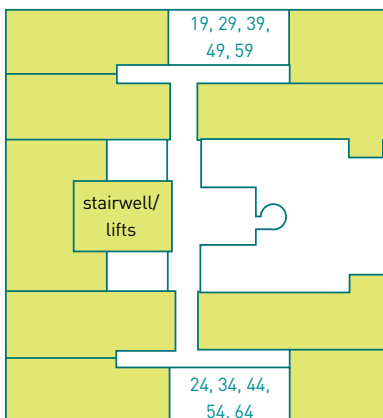

the ernst one bedroom apartments

Level 2, 3, 4, 5 & 6 views of the water

apartment numbers

Level 2: 19, 24, **Level 3:** 29, 34, **Level 4:** 39, 44,
Level 5: 49, 54 **Level 6:** 59, 64

dimensions

Living/Dining/Kitchen	4.20m x 4.10m	13'9" x 13'5"
Bedroom	4.10m x 2.80m	13'5" x 9'2"
Bathroom	2.10m x 1.95m	6'11" x 6'5"

floor space

Total internal area	38.1m ²	410ft ²
---------------------	--------------------	--------------------

floor to ceiling height

Bathroom	2.35m	7'8"
All other rooms	2.60m	8'6"