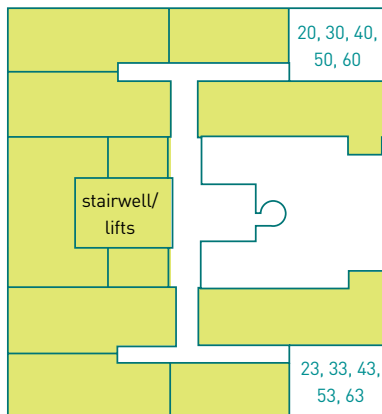

the hepworth one bedroom apartments

Level 2, 3, 4, 5 & 6 views of the water

apartment numbers

Level 2: 20, 23, **Level 3:** 30, 33, **Level 4:** 40, 43,
Level 5: 50, 53, **Level 6:** 60, 63

dimensions

Living/Dining/Kitchen	4.60m x 4.40m (max)	15'1" x 14'5" (max)
Bedroom	4.40m (max) x 2.80m	14'5" (max) x 9'2"
Bathroom	2.10m x 1.95m	6'11" x 6'5"

floor space

Total internal area	41.6m ²	448ft ²
---------------------	--------------------	--------------------

floor to ceiling height

Bathroom	2.35m	7'8"
All other rooms	2.60m	8'6"