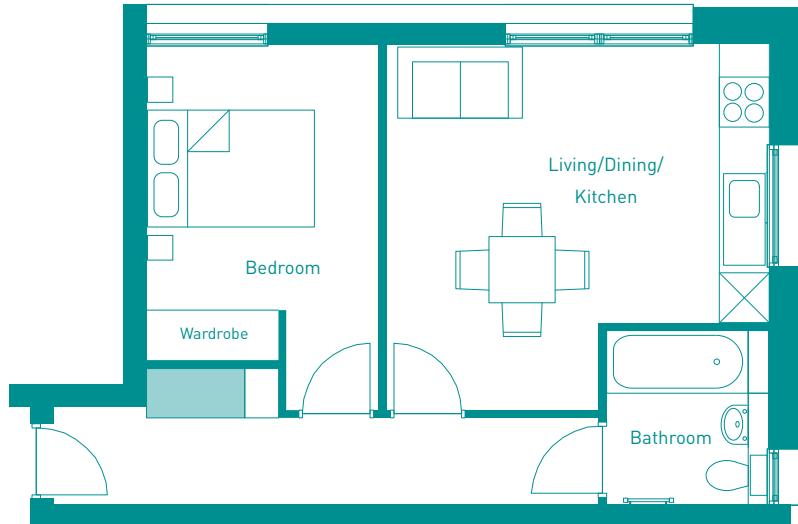

the hepworth one bedroom apartments

Level 2, 3, 4, 5 & 6 views of the water

apartment numbers

Level 2: 20, 23, **Level 3:** 30, 33, **Level 4:** 40, 43,
Level 5: 50, 53, **Level 6:** 60, 63

dimensions

Living/Dining/Kitchen	4.60m x 4.40m (max)	15'1" x 14'5" (max)
Bedroom	4.40m (max) x 2.80m	14'5" (max) x 9'2"
Bathroom	2.10m x 1.95m	6'11" x 6'5"

floor space

Total internal area	41.6m ²	448ft ²
---------------------	--------------------	--------------------

floor to ceiling height

Bathroom	2.35m	7'8"
All other rooms	2.60m	8'6"