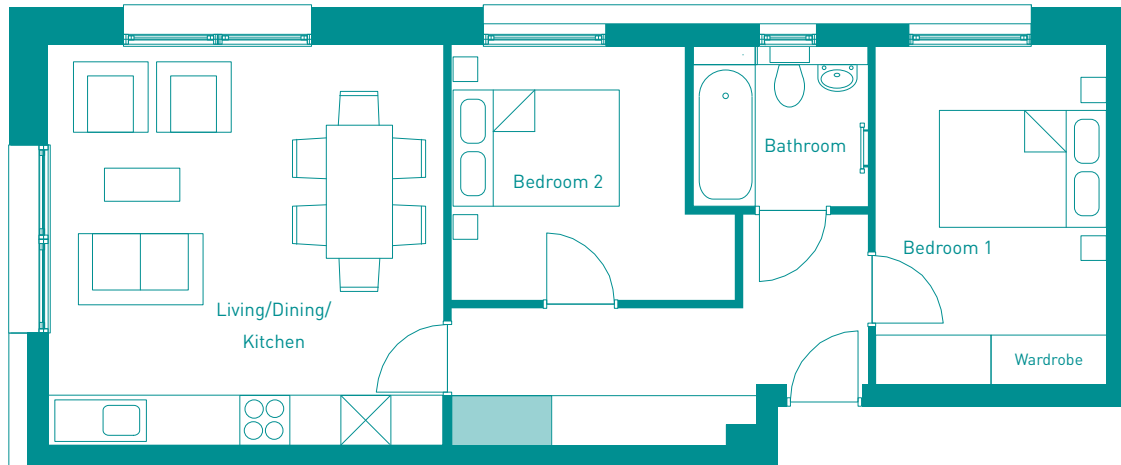

the krasner two bedroom apartments

Please note: Apartment 17 & 26 have a private terrace

Level 2, 3, 4, 5 & 6 views of the water

apartment numbers

Level 2: 17, 18, 25, 26 **Level 3:** 27, 28, 35, 36 **Level 4:** 37, 38, 45, 46
Level 5: 47, 48, 55, 56 **Level 6:** 57, 58, 65, 66

dimensions

Living/Dining/Kitchen	4.83m x 4.75m	15'10" x 15'7"
Bedroom 1	4.10m x 2.80m	13'5" x 9'2"
Bedroom 2	3.08m x 2.80m	10'1" x 9'2"
Bathroom	2.10m x 1.90m	6'11" x 6'3"

floor space

Total internal area	58.3m ²	628ft ²
---------------------	--------------------	--------------------

floor to ceiling height

Bathroom	2.35m	7'8"
All other rooms	2.60m	8'6"